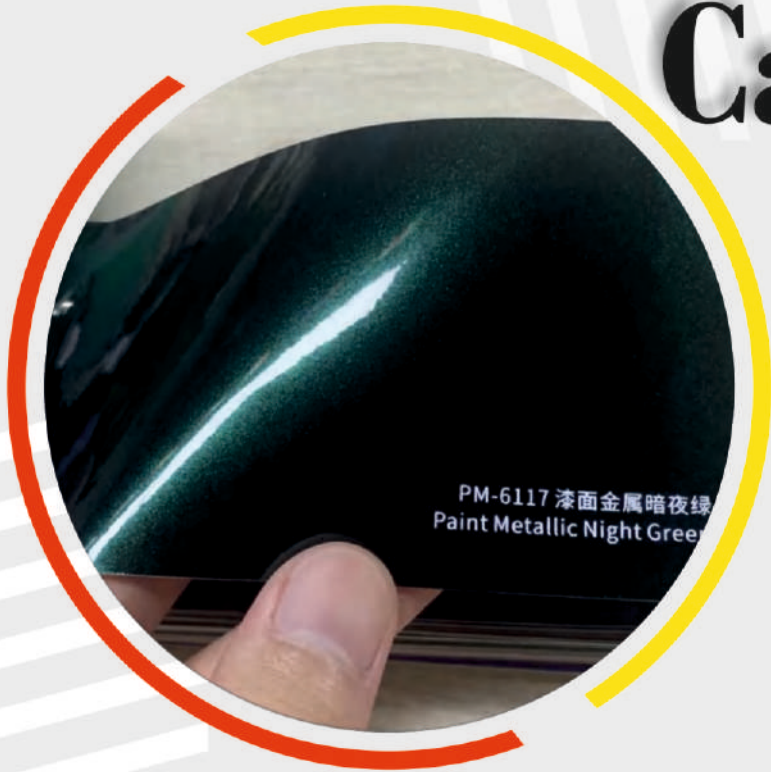

Premium Car and Bike WRAPPING