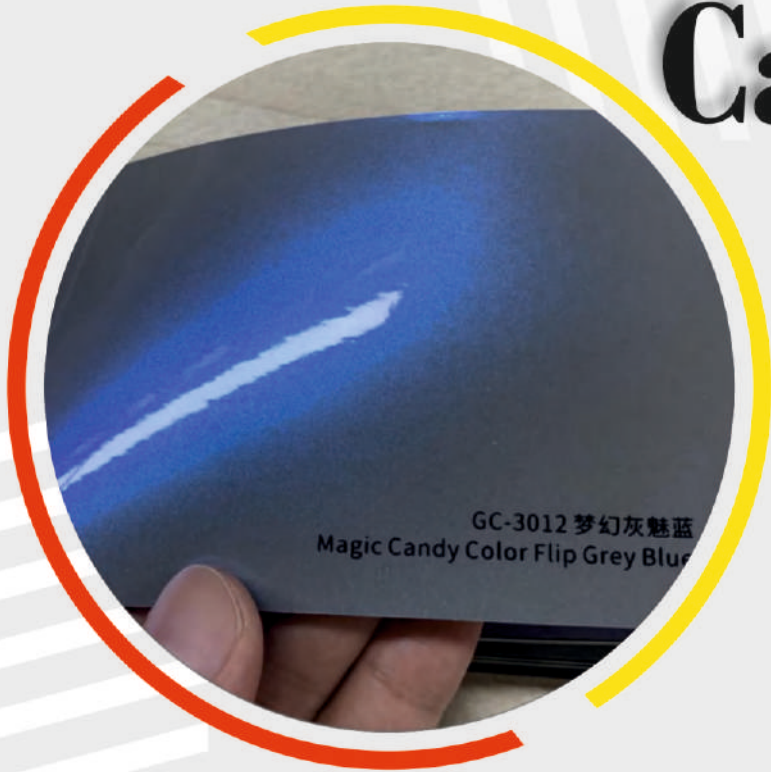

Premium Car and Bike WRAPPING