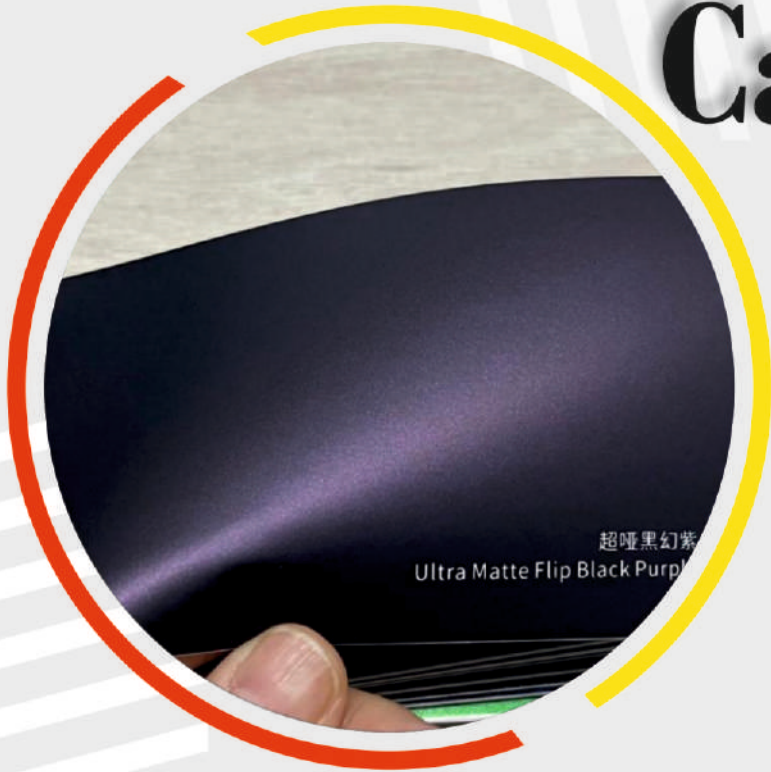

Width Size :- 17 Mtr

Premium Car and Bike WRAPPING

UM-7405 Ultra Matte Flip Black Gold

Height Size :- 5 feet

Width Size :- 17 Mtr

Premium Car and Bike WRAPPING

UM-7413 Ultra Matte Flip Black Purple

Height Size :- 5 feet