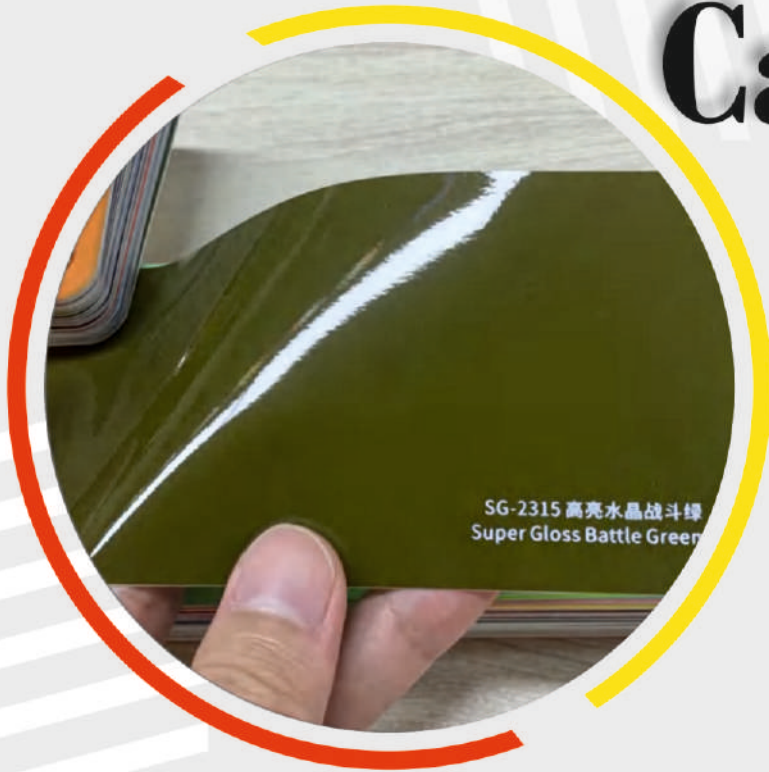

Height Size :- 5 feet

Width Size :- 17 Mtr

Premium Car and Bike WRAPPING

PB-4002 Glossy Chameleon Purple Copper

Height Size :- 5 feet

Width Size :- 17 Mtr

Premium Car and Bike WRAPPING

SG-2315 Super Gloss Battle Green